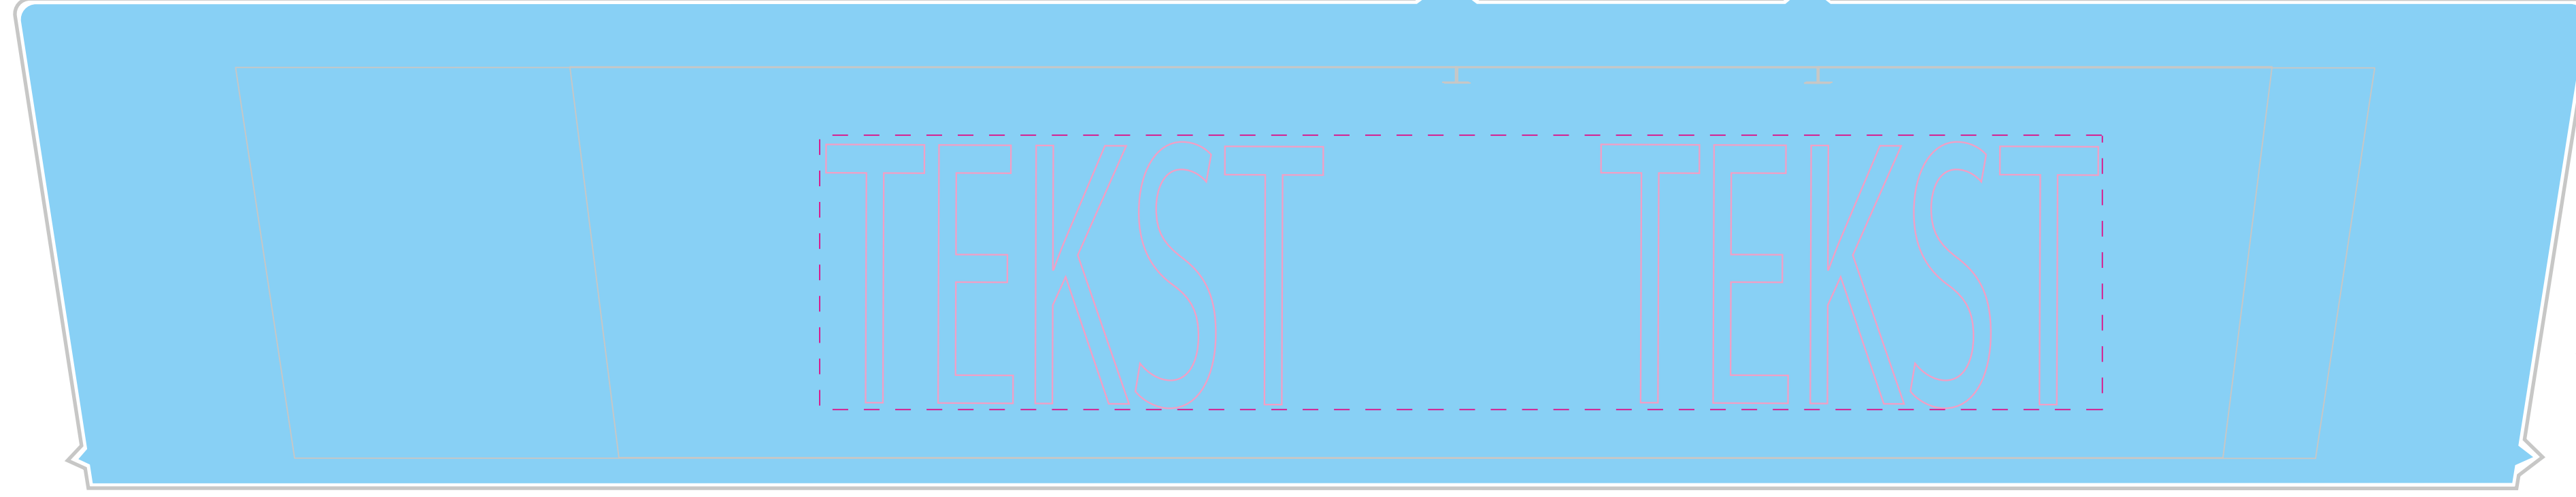

FRONT

FRONT

L

Match here

PLEASE USE THE UNI_FABRIC_ICON
WHEN DESIGNING UNI PARTS
BIO LOGO'S MAY BE REPLACED
TO OTHER SUBLIMATED PARTS

RAPEPROVENSHORT 5.0

R