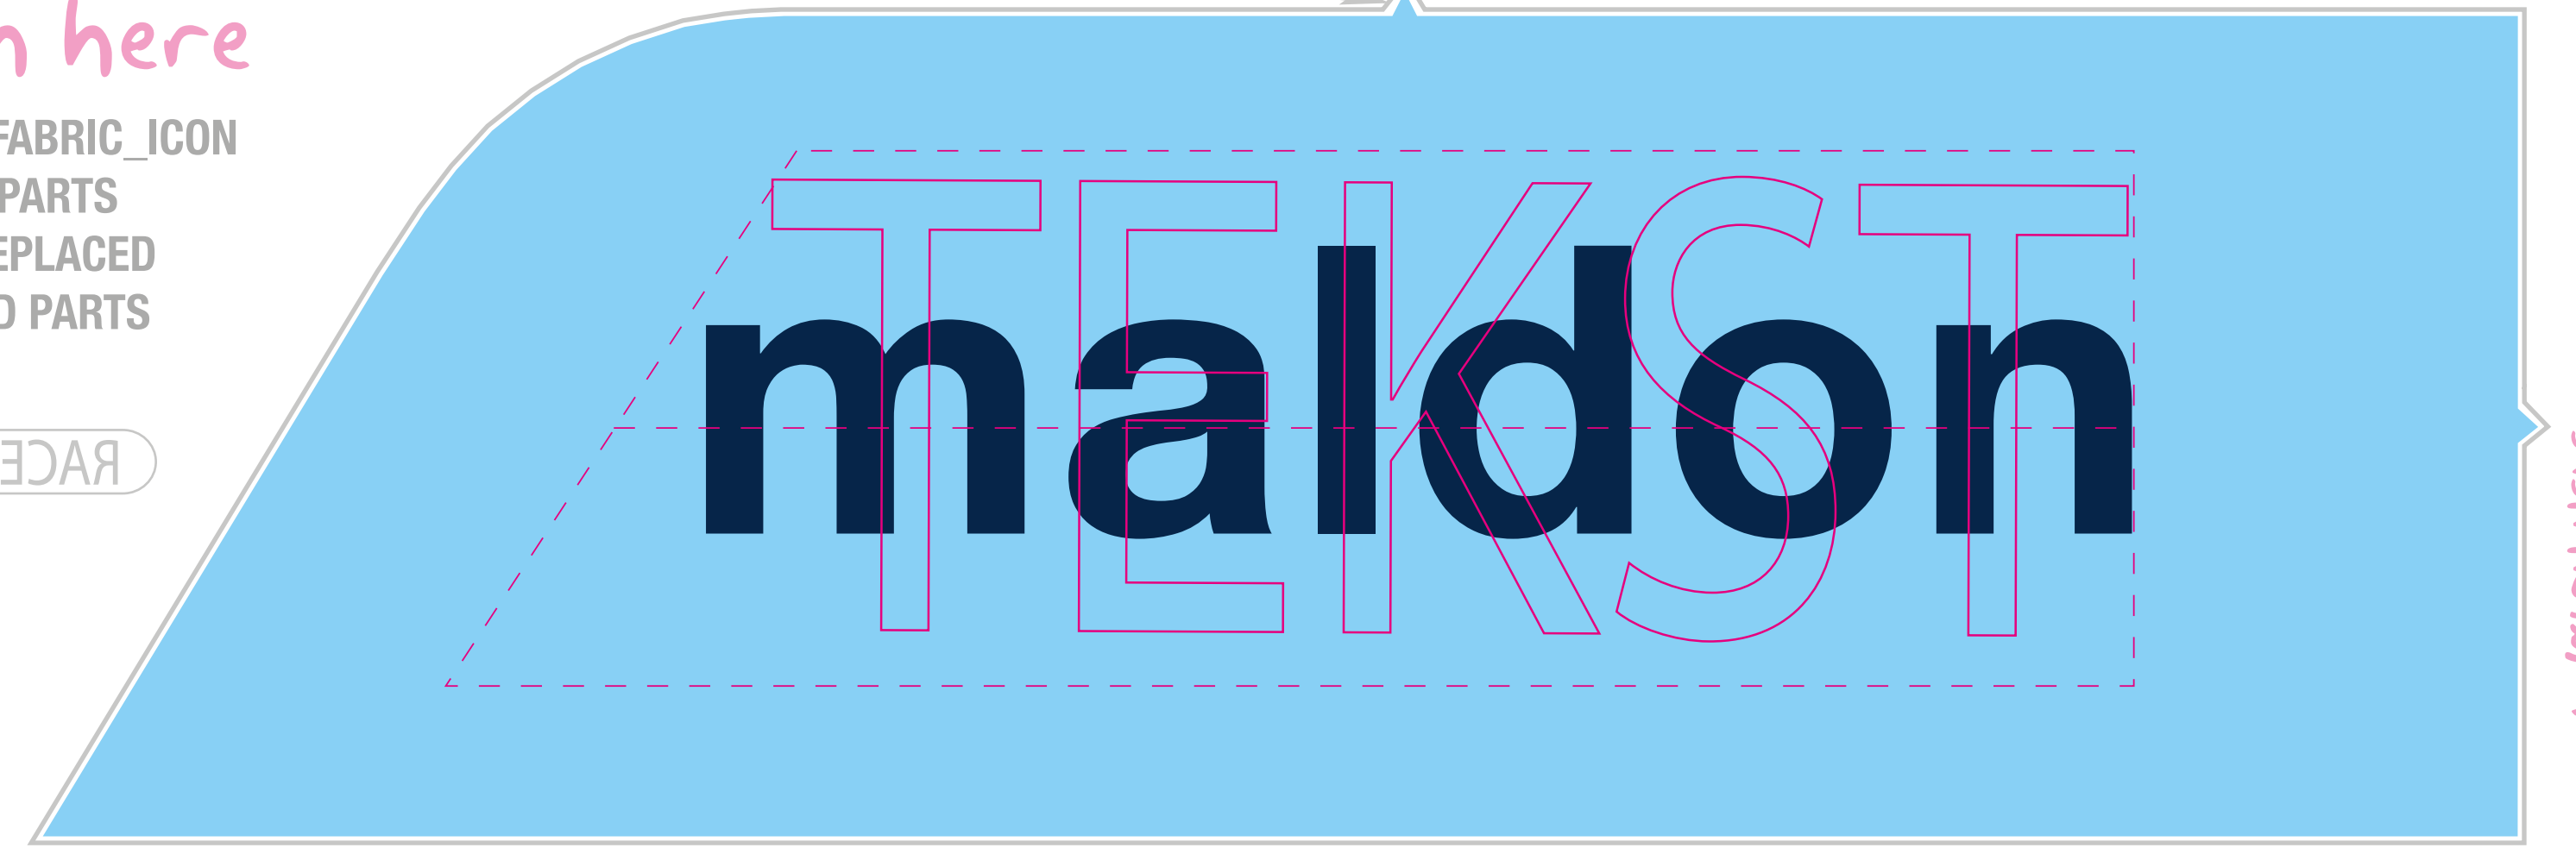

FRONT

FRONT

L

Match here

PLEASE USE THE UNI_FABRIC_ICON
WHEN DESIGNING UNI PARTS
BIO LOGO'S MAY BE REPLACED
TO OTHER SUBLIMATED PARTS

RAPEPROVENSHORT 5.0

R